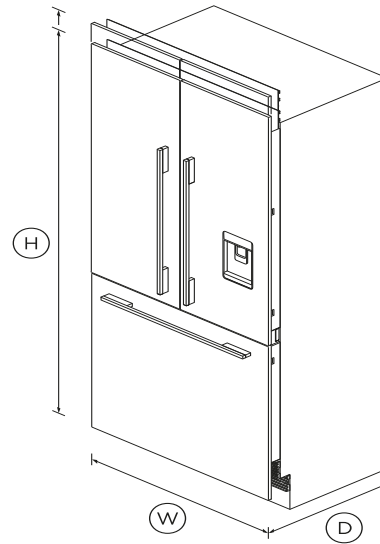

# Integrated French Door Refrigerator Freezer, 36", Ice & Water

Series 7 | integrated

This large capacity refrigerator with bottom freezer seamlessly integrates into your kitchen, fitting flush into your cabinetry.

- ActiveSmart™ technology helps keep food fresher for longer by constantly maintaining the ideal temperature
- Stainless steel door panel purchased separately – with water dispenser option available
- Internal ice maker with boost for busy times
- Can be fitted for a height of 80 or 84 inches

## DIMENSIONS

Height	79 <sup>27</sup> / <sub>32</sub>
Width	35 <sup>21</sup> / <sub>32</sub>
Depth	23 <sup>3</sup> / <sub>4</sub>