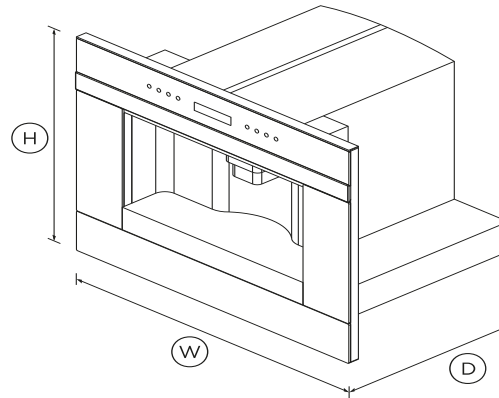

DIMENSIONS

Height	458mm
Width	596mm
Depth	480mm

FEATURES & BENEFITS

Sized to suit

This 60cm Built-in Coffee Maker is perfect for the compact kitchen and can be placed virtually anywhere. Companion products share standard dimensions and can be installed in multiple configurations to suit your kitchen design and preference.