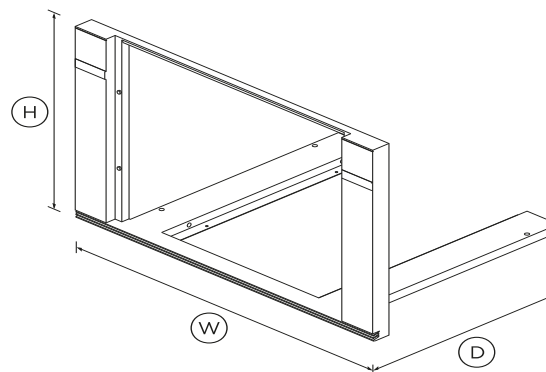

- This is Minimal style, to pair with other Minimal style products

DIMENSIONS

Height	478mm
Width	757mm
Depth	530mm

The product dimensions and specifications in this page apply to the specific product and model. Under our policy of continuous improvement, these dimensions and specifications may change at any time. You should therefore check with Fisher & Paykel's Customer Care Centre to ensure this page correctly describes the model currently available. ? Fisher & Paykel Appliances Ltd 2020

SPECIFICATIONS

Product dimensions

Depth	530mm
Height	478mm
Width	757mm

SKU	81940
-----	-------

Other product downloads available at fisherpaykel.com

[Service & Warranty](#)

[Installation Guide - Coffee Maker Trim Kit](#)