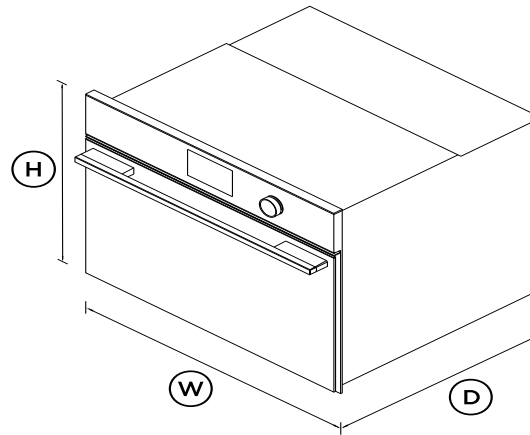

- Generous 49L capacity, with four shelf positions
- A Wired Temperature Sensor precisely monitors cooking in real time
- Guided touchscreen cooking makes it simple to navigate cooking processes
- Wi-Fi enabled and works with the SmartHQ™ app for remote control and notifications

DIMENSIONS

Height	458mm
Width	596mm
Depth	565mm

FEATURES & BENEFITS

Cooking flexibility

Choose from 22 functions, including four microwave-only functions, 14 traditional oven functions, and four combination functions, giving you the best microwave and convection oven technology.