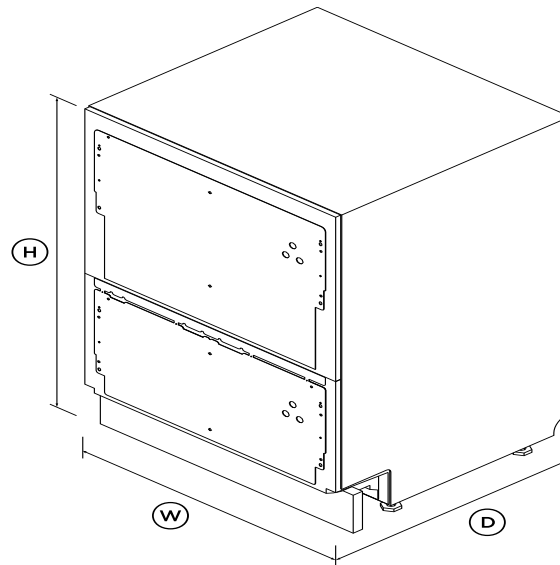

Integrated Double DishDrawer™ Dishwasher, Tall, Sanitise

Series 11 | Integrated

Panel Ready

Integrates seamlessly into kitchen cabinetry. Each drawer features a premium stainless steel interior and operates independently, for flexible washing.

- Wi-Fi capability and a SmartHQ™ app for remote control and notifications

DIMENSIONS

Height	865 - 925mm
Width	599mm
Depth	553mm

FEATURES & BENEFITS

Seamless integration

Install your DishDrawer™ Dishwasher into an existing kitchen space or integrate into kitchen cabinetry. The touch-sensitive control panel is located inside this Integrated model, leaving an uninterrupted exterior that blends seamlessly with surrounding cabinetry.