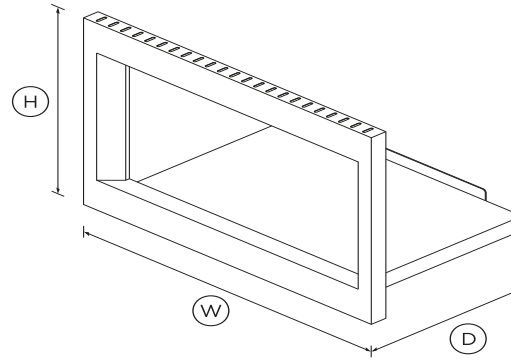

DIMENSIONS

SKU

70866

The product dimensions and specifications in this page apply to the specific product and model. Under our policy of continuous improvement, these dimensions and specifications may change at any time. You should therefore check with Fisher & Paykel's Customer Care Centre to ensure this page correctly describes the model currently available. Fisher & Paykel Appliances Ltd 2020

Where applicable:

All appliances use energy, and energy usage typically generates carbon emissions. **Fisher & Paykel Appliances' In-use Energy Carbon Emissions Estimate** indicates carbon emissions from a product's in-use energy. This is calculated either annually or per cycle, using the product's market-specific energy label energy consumption data multiplied by the carbon emissions factor for energy in your country or region.

Our In-use Energy Carbon Emissions Estimate is designed to assist customers in

making informed purchasing decisions when comparing different Fisher & Paykel products. For example, a heat pump dryer typically has a lower In-use Energy Carbon Emissions Estimate than a vented dryer.