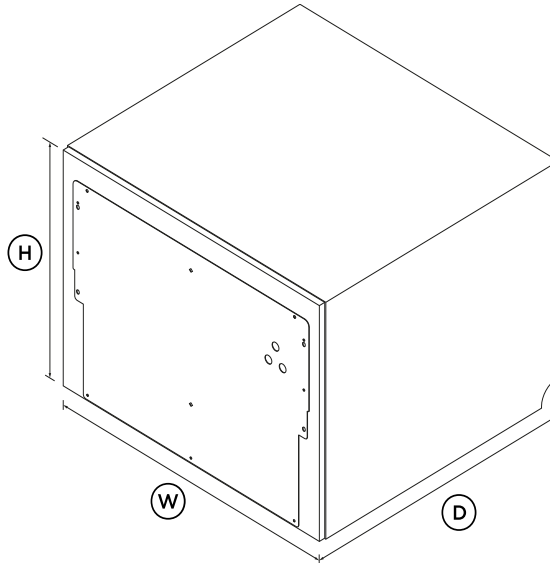

Integrated Single DishDrawer™ Dishwasher, Tall, Sanitise

Series 11 | Integrated

Panel Ready

Place anywhere in your kitchen at bench height for easy loading and seamless integration. Features a premium stainless steel interior.

DIMENSIONS

Height	454mm
Width	599mm
Depth	553mm

FEATURES & BENEFITS

SEAMLESS INTEGRATION

With the flexibility of ergonomic placement and function, single DishDrawer™ Dishwashers can be distributed throughout the kitchen to support patterns of use. The touch-sensitive control panel is located inside this Integrated model, leaving an uninterrupted exterior that blends seamlessly with surrounding cabinetry.