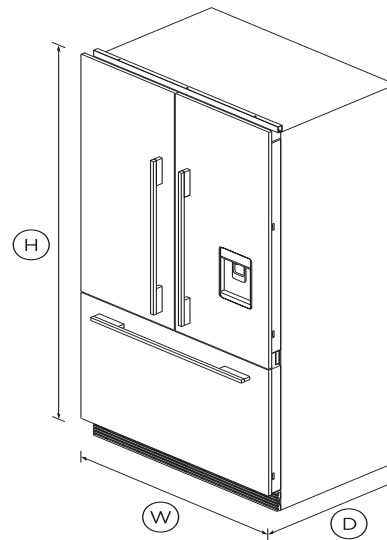

Integrated French Door Refrigerator Freezer, 36", Ice & Water

Series 7 | Integrated

Stainless Steel | French hinge

This large capacity refrigerator with bottom freezer seamlessly integrates into your kitchen, fitting flush into your cabinetry.

- Stainless steel door panels and handles are available for separate purchase

DIMENSIONS

Height	71 13/16"
Width	35 1/16"
Depth	23 3/4"

FEATURES & BENEFITS

Perfect Fit

These models fit flush and have minimal gaps, with no visible hinges. Purchase our stainless steel door panel and handles separately for a sleek, modern finish that complements your kitchen's style.