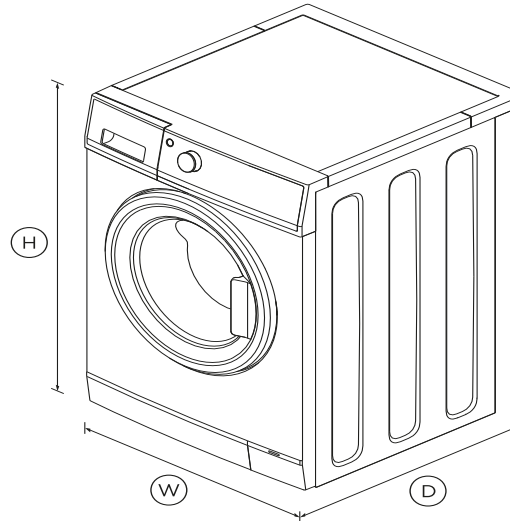

Combi Front Loader Washer Dryer, 8.5kg + 5kg

Series 7 | Combination

White

A complete laundry solution for when you need to maximise space while washing and drying your clothes with superior fabric care.

- With 10 continuous wash and dry cycles including Delicate and Quick wash, 10 wash only cycles and 9 dry only cycles
- 8.5kg wash load and 5kg dry load
- Easy installation with no venting required
- Wash and dry an average load in under three hours

DIMENSIONS

Height	850mm
Width	600mm
Depth	645mm

FEATURES & BENEFITS

Two in one convenience

This 60cm model fits into a standard space and does the work of a washer and dryer combined - offering a complete laundry solution.