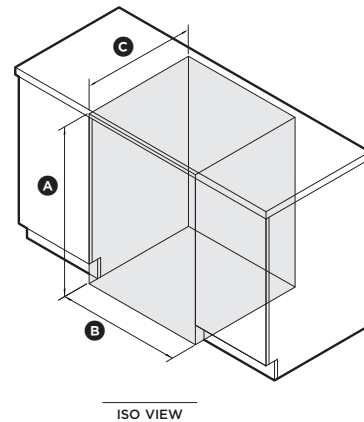

ACCESORIES

- ① Kickstrip
- ② Two cutlery basket

FISHER & PAYKEL

SPECIFICATION GUIDE

DOUBLE DISHDRAWER™ DISHWASHER SERIES 7, CONTEMPORARY STYLE

SPECIFICATIONS

Model No.	DD60DAX9, DD60DAW9
Dimensions	H 820 - 880mm x W 599mm x D 573mm
Weight	51kg
Electrical	
Supply	220-240V, 50Hz
Service	8.2A
Receptacle	3 pin earthing-type
Plumbing	
Supply	3/4" BSP (GB20) to suit flat washer.
Pressure	Water softener models: max. 1 MPa (145 psi), min. 0.1 MPa (14.5 psi) Non-water softener models: max. 1 MPa (145 psi), min. 0.03 MPa (4.3 psi)

PLUMBING AND ELECTRICAL

Service outlet at rear extends both sides, hoses and cords can be routed to either or both sides. Units shown in mm

PRODUCT DIMENSIONS

CAVITY DIMENSIONS: STANDARD INSTALLATION

	mm
(A) Overall height*	820 - 880
(B) Overall width	599
(C) Overall depth	573
(D) Height of upper front panel	393
(E) Height of lower front panel	312
(F) Depth of front panels	20
(G) Height from floor to front panel base*	100 - 160
(H) Depth of open drawer	547

*Depending on adjustment of levelling feet

	mm
(A) Overall height*	min 820
(B) Overall width	600
(C) Overall depth**	580

*Depending on adjustment of levelling feet
**Includes front panels