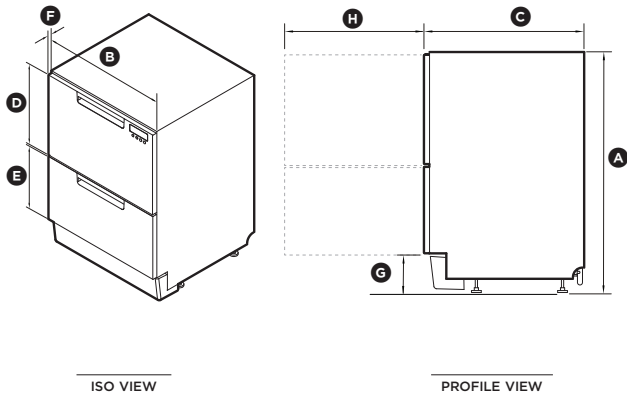

ACCESORIES

- ① Kickstrip
- ② Two cutlery basket

FISHER & PAYKEL

SPECIFICATION GUIDE

DOUBLE DISHDRAWER™ DISHWASHER SERIES 7, CONTEMPORARY STYLE

SPECIFICATIONS

Model No.	DD60DAX9, DD60DAW9
Dimensions	H 820 - 880mm x W 599mm x D 573mm
Weight	51kg
Electrical	
Supply	220-240V, 50Hz
Service	8.2A
Receptacle	3 pin earthing-type
Plumbing	
Supply	3/4" BSP (GB20) to suit flat washer.
Pressure	Water softener models: max. 1 MPa (145 psi), min. 0.1 MPa (14.5 psi) Non-water softener models: max. 1 MPa (145 psi), min. 0.03 MPa (4.3 psi)

PLUMBING AND ELECTRICAL

Service outlet at rear extends both sides, hoses and cords can be routed to either or both sides. Units shown in mm

PRODUCT DIMENSIONS

CAVITY DIMENSIONS: STANDARD INSTALLATION

	mm
(A) Overall height*	820 - 880
(B) Overall width	599
(C) Overall depth	573
(D) Height of upper front panel	393
(E) Height of lower front panel	312
(F) Depth of front panels	20
(G) Height from floor to front panel base*	100 - 160
(H) Depth of open drawer	547

*Depending on adjustment of levelling feet

	mm
(A) Overall height*	min 820
(B) Overall width	600
(C) Overall depth**	580

*Depending on adjustment of levelling feet
**Includes front panels