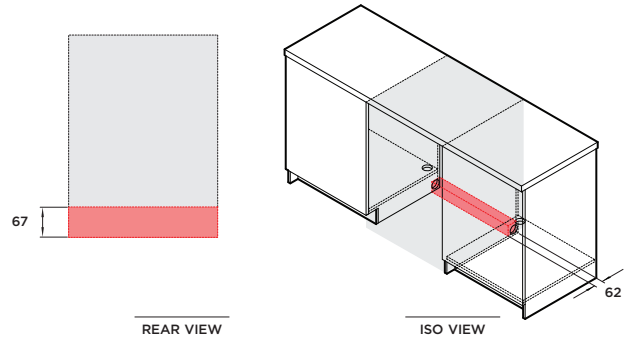

ACCESORIES

- ① Kickstrip
- ② Two cutlery basket

FISHER & PAYKEL

SPECIFICATION GUIDE

DOUBLE DISHDRAWER™ DISHWASHER SERIES 7, CONTEMPORARY STYLE

SPECIFICATIONS

Model No.	DD60DAX9, DD60DAW9
Dimensions	H 820 - 880mm x W 599mm x D 573mm
Weight	51kg
Electrical	
Supply	220-240V, 50Hz
Service	8.2A
Receptacle	3 pin earthing-type
Plumbing	
Supply	3/4" BSP (GB20) to suit flat washer.
Pressure	Water softener models: max. 1 MPa (145 psi), min. 0.1 MPa (14.5 psi) Non-water softener models: max. 1 MPa (145 psi), min. 0.03 MPa (4.3 psi)

PLUMBING AND ELECTRICAL

Service outlet at rear extends both sides, hoses and cords can be routed to either or both sides. Units shown in mm

PRODUCT DIMENSIONS

CAVITY DIMENSIONS: STANDARD INSTALLATION

	mm
(A) Overall height*	820 - 880
(B) Overall width	599
(C) Overall depth	573
(D) Height of upper front panel	393
(E) Height of lower front panel	312
(F) Depth of front panels	20
(G) Height from floor to front panel base*	100 - 160
(H) Depth of open drawer	547

*Depending on adjustment of levelling feet

	mm
(A) Overall height*	min 820
(B) Overall width	600
(C) Overall depth**	580

*Depending on adjustment of levelling feet
**Includes front panels