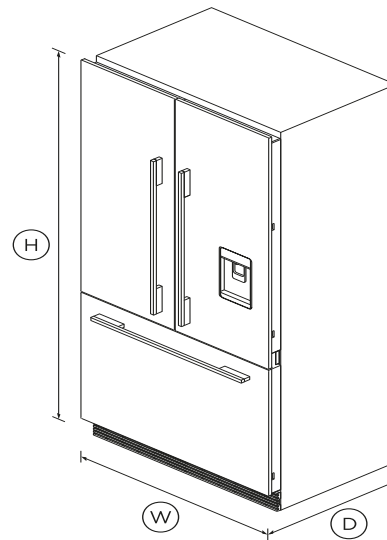

Integrated French Door Refrigerator Freezer, 90cm, Ice & Water

Series 7 | Integrated

Stainless Steel | French hinge

This large capacity refrigerator with bottom freezer seamlessly integrates into your kitchen, fitting flush into your cabinetry.

- Stainless steel door panels and handles are available for separate purchase

DIMENSIONS

Height	1797mm
Width	896mm
Depth	610mm

FEATURES & BENEFITS

Perfect Fit

These models fit flush and have minimal gaps, with no visible hinges. Purchase our stainless steel door panel and handles separately for a sleek, modern finish that complements your kitchen's style.