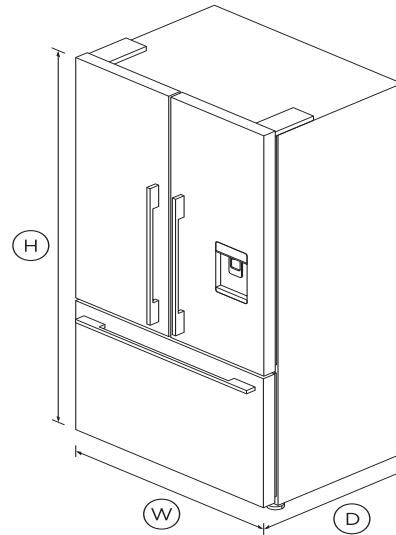

# Freestanding French Door Refrigerator Freezer, 36", 20.1 cu ft, Ice & Water

Series 7 | Contemporary

Stainless Steel | French hinge

Designed for those who need plenty of flexible space for their cold and frozen food storage, with a stylish stainless steel finish.

## DIMENSIONS

Height	70 15/32"
Width	35 7/16"
Depth	27 3/8"