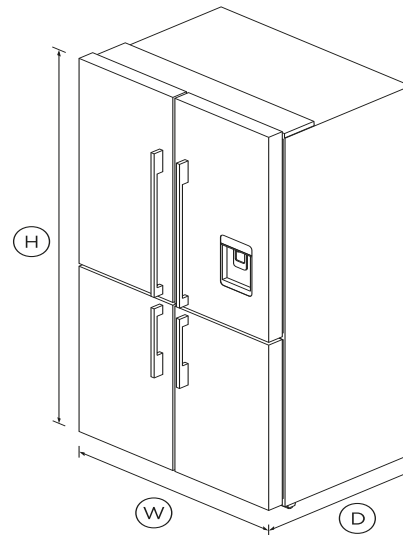

Freestanding Quad Door Refrigerator Freezer, 36", 18.9 cu ft, Ice & Water

Series 7 | Contemporary

Stainless Steel | French hinge

With brilliant LED lighting and three independent compartments including a Variable Temperature Zone, for truly flexible storage.

- Spacious bottom freezer with full extension drawer gives easy access to frozen goods

DIMENSIONS

Height	70 1/2"
Width	35 5/8"
Depth	27 1/16"

FEATURES & BENEFITS

VARIABLE TEMPERATURE ZONE

At the touch of a button, easily convert the lower right compartment to suit different food types, giving you storage flexibility for everyday needs as well as special occasions. Choose from Freezer, Soft Freeze, Chill and Fridge modes.

Flexible storage

Three large, independent compartments provide ample storage space. Easily adjustable cantilevered shelving in the refrigerator and full extension bins in the freezer provides maximum storage flexibility. A Variable Temperature Zone in the lower right compartment provides a true freezer temperature of -0.4°F.