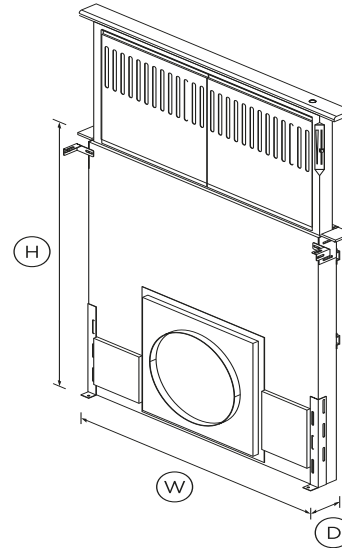

Downdraft Range Hood, 30", Telescopic

Series 7 | professional

Stainless Steel

Perfectly hidden away behind your cooktop, this 30" downdraft range hood can be raised while cooking, for efficient extraction.

- Seamlessly integrates into your kitchen, sliding up from your cooktop when you need it
- Raises to 14" height for better steam, grease and odor-capture efficiency
- Pair with our remote 1200CFM or our internal 600CFM blower for quiet and effective extraction

DIMENSIONS

Height	28 ¹ / ₄ - 42 ¹ / ₄ "
Width	30 "
Depth	2 ¹ / ₈ "

The product dimensions and specifications in this page apply to the specific product and model. Under our policy of continuous improvement, these dimensions and specifications may change at any time. You should therefore check with Fisher & Paykel's Customer Care Centre to ensure this page correctly describes the model currently available. Â© Fisher & Paykel Appliances Ltd 2019.