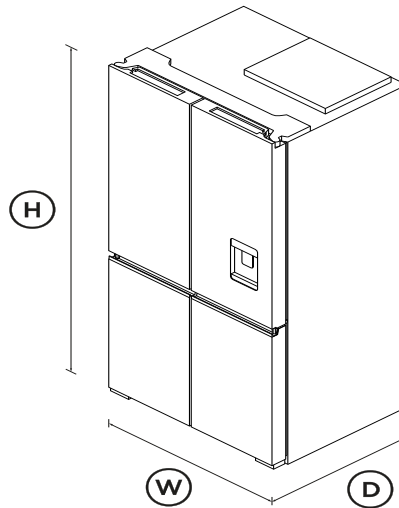

DIMENSIONS

Height	1900mm
Width	905mm
Depth	748mm

FEATURES & BENEFITS

Extra large capacity

With extra large capacity and flexible shelving, this refrigerator freezer has plenty of room for you to stack and organise all your groceries. Three large humidity bins in the fridge provide ample space for fresh fruit and vegetables, while fully extendable freezer drawers give easy access to frozen foods.