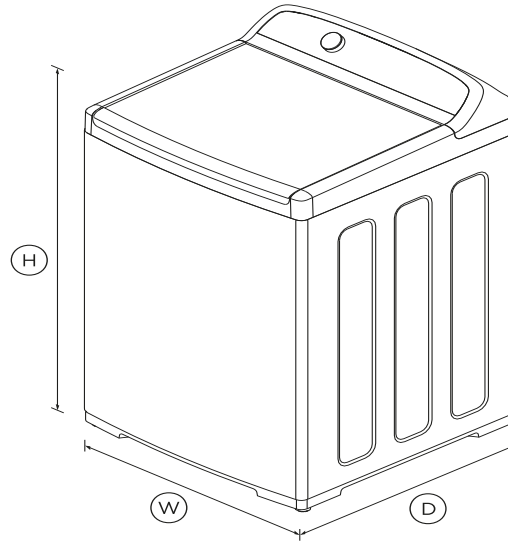

DIMENSIONS

Height	1060 - 1090mm
Width	685mm
Depth	700mm

FEATURES & BENEFITS

Eco-Active™ Wash

Eco-Active™ recirculates water and detergent through clothes so less hot water is used to remove stains, dirt and bacteria.