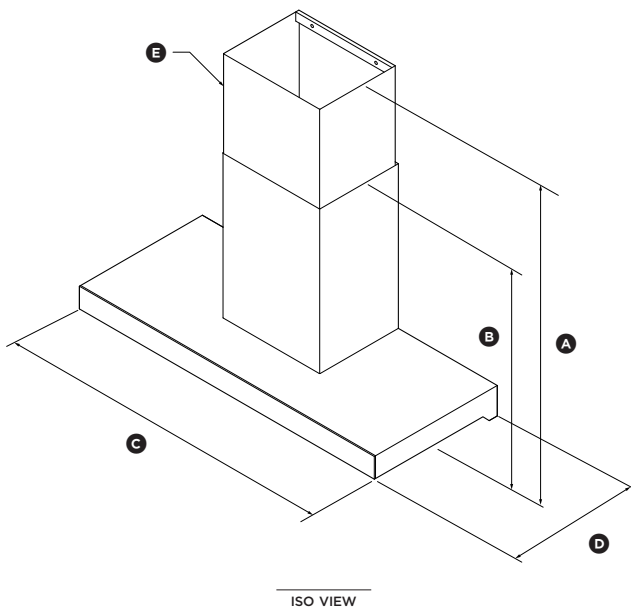

## WALL RANGEHOOD, 120CM

### SPECIFICATIONS

Model No.	HC120BCX2
Dimensions	H 675 - 1035mm x W 1200mm x D 505mm
Weight	37 Kg
Minimum distance above cooktops	Consult the cooktop installation guide for details of the required installation height of the rangehood
Electrical	
Supply	220V, 50Hz
	240W
Light source	
Type	10-Watt LED lightstrip

### PRODUCT DIMENSIONS