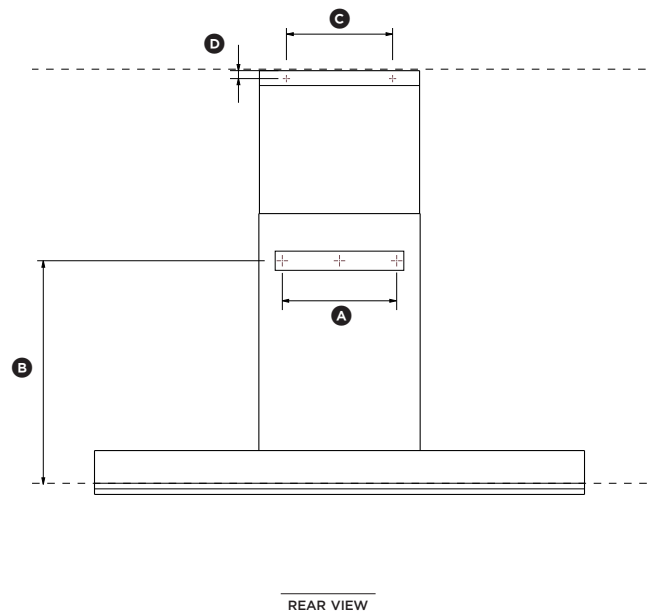

## WALL RANGEHOOD, 120CM

### SPECIFICATIONS

Model No.	HC120BCX2
Dimensions	H 675 - 1035mm x W 1200mm x D 505mm
Weight	37 Kg
Minimum distance above cooktops	Consult the cooktop installation guide for details of the required installation height of the rangehood
Electrical	
Supply	220V, 50Hz
	240W
Light source	
Type	10-Watt LED lightstrip

### PRODUCT DIMENSIONS

### ATTACHMENT DIMENSIONS

		mm
(A)	Maximum overall height of rangehood	1035
(B)	Minimum overall height of rangehood	675
(C)	Overall width of rangehood	1200
(D)	Overall depth of rangehood	505
(E)	Diameter of ducting outlet	200