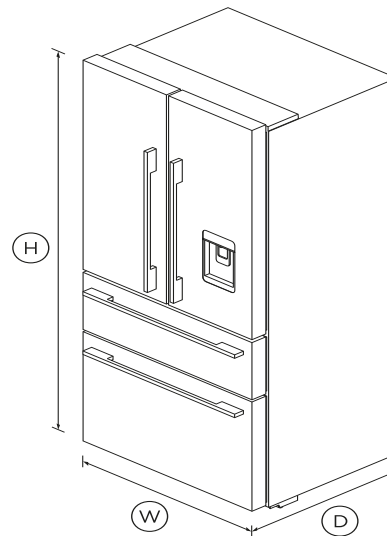

Freestanding French Door Refrigerator Freezer, 32", 16.9 cu ft, Ice & Water

Series 7 | Contemporary

Stainless Steel | French hinge

Designed for those who need plenty of flexible space. Flush fit with a stylish stainless steel finish for a seamless look.

- With SmartTouch control panel for ease of use

DIMENSIONS

Height	70 1/2"
Width	31 1/8"
Depth	27 1/16"

FEATURES & BENEFITS

ACTIVESMART™ FOODCARE

ActiveSmart™ Foodcare learns how you live. It is technology which understands how you use your refrigerator and adjusts temperature, airflow and humidity inside to help keep food fresher for longer.

The slimline water dispenser is easy to use. The angled water delivery means that almost any size or shape of vessel can be filled, while taking up no storage space in the door.

ICE MAKER

The internal ice maker delivers fresh ice to a dedicated freezer bin. Simply turn it off to free up freezer space or during busy times boost ice production by up to 30%.