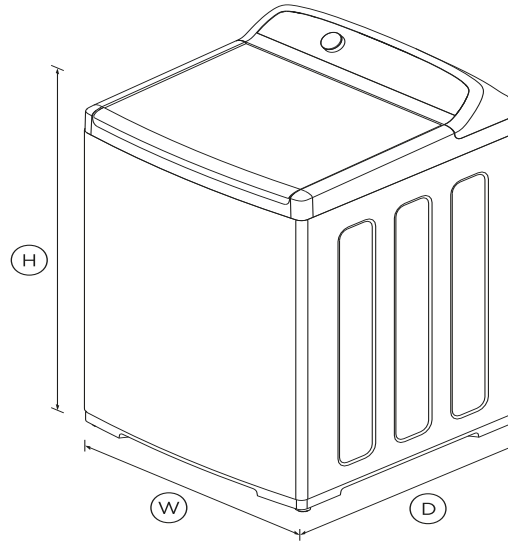

DIMENSIONS

Height	1060 - 1090 mm
Width	685 mm
Depth	700 mm

FEATURES & BENEFITS

Easy to use

This machine has a cycle to suit every type of load including Delicate, Sports and Wool. Select a cycle with the easy to use SmartTouch™ control dial.