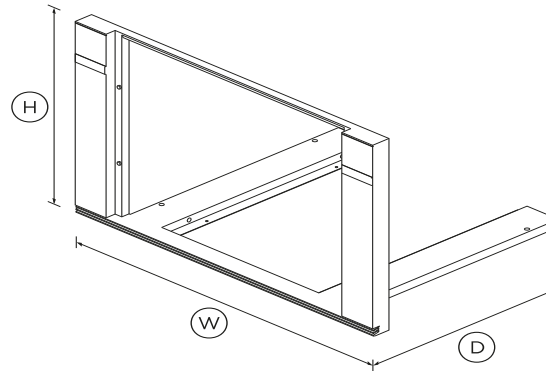

- This is Minimal style, to pair with other Minimal style products

DIMENSIONS

Height	478mm
Width	757mm
Depth	530mm

SPECIFICATIONS

Product dimensions

Depth	530mm
Height	478mm
Width	757mm

SKU	81940
-----	-------