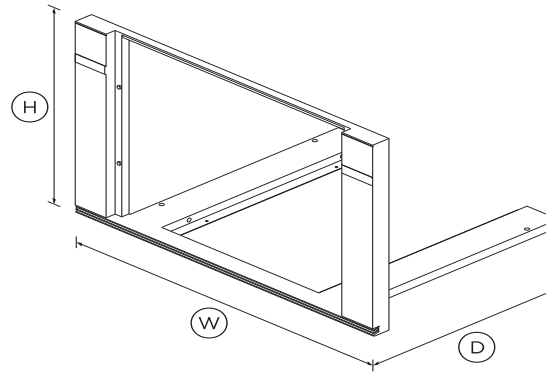

## DIMENSIONS

Height	478mm
Width	757mm
Depth	530mm

The product dimensions and specifications in this page apply to the specific product and model. Under our policy of continuous improvement, these dimensions and specifications may change at any time. You should therefore check with Fisher & Paykel's Customer Care Centre to ensure this page correctly describes the model currently available. ? Fisher & Paykel Appliances Ltd 2020