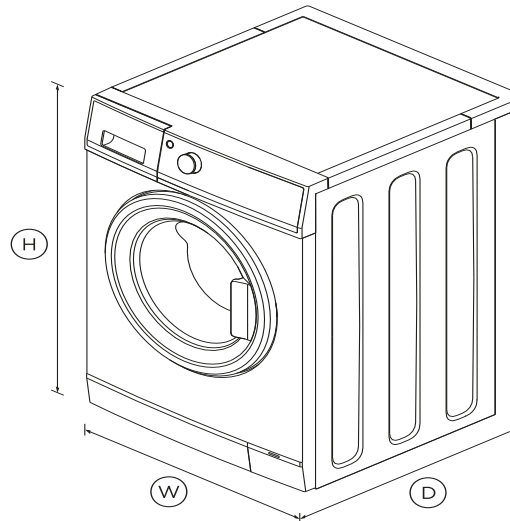

Front Loader Washing Machine, 7.5kg

Series 3 | Front Load

White

This front loader cares for all kinds of fabrics, with a cycle for everything from delicates to bulky items.

- Nine wash cycles including Quick, Delicate and Heavy
- Add a Garment function allows you to add items mid cycle
- 4.5 star water and 4 star energy rating

DIMENSIONS

Height	850mm
Width	600mm
Depth	590mm

FEATURES & BENEFITS

Quiet performer

SmartDrive™ uses a direct drive motor, removing the need for belts, pulleys and the traditional block designed to hold down the machine. Without these heavy components, there are less vibrations for a quieter wash.