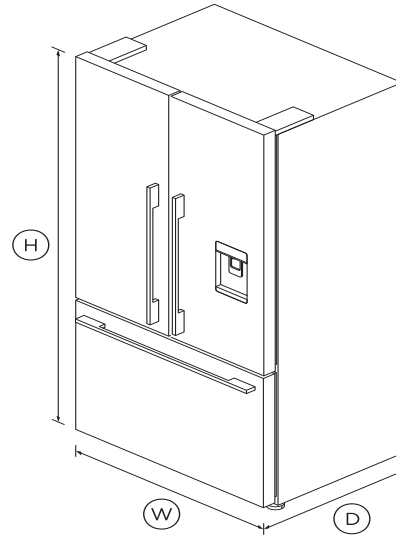

Freestanding French Door Refrigerator Freezer, 36", 20.1 cu ft, Ice & Water

Series 7 | contemporary

Stainless Steel | French hinge

Designed for those who need plenty of flexible space for their cold and frozen food storage, with a stylish stainless steel finish.

DIMENSIONS

Height	70 ¹⁵ / ₃₂ "
Width	35 ⁷ / ₁₆ "
Depth	27 ³ / ₈ "

FEATURES & BENEFITS

ActiveSmart™ Foodcare

ActiveSmart™ Foodcare learns how you live. It's technology which understands how you use your fridge and adjusts temperature, airflow and humidity inside to help keep food fresher for longer.