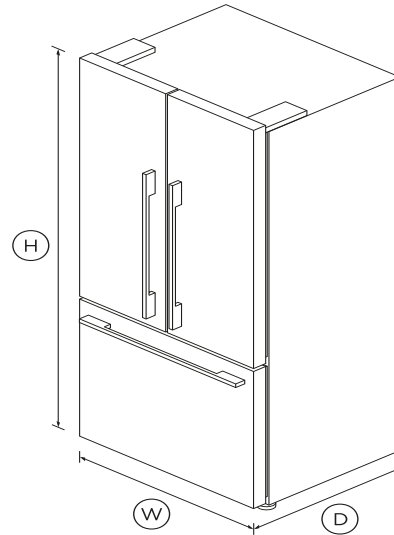

Freestanding French Door Refrigerator, 79cm, 443L

Series Seven | Contemporary

Stainless Steel | French hinge

Designed for those who need plenty of flexible space for their cold and frozen food storage.

- ActiveSmart™ technology helps keep food fresher for longer by constantly maintaining the ideal temperature.
- Spacious bottom freezer with full extension drawer gives easy access to frozen goods.

DIMENSIONS

Height	1715mm
Width	790mm
Depth	695mm

FEATURES & BENEFITS

ActiveSmart™ Foodcare

Every time you open your refrigerator, the temperature around your food changes. ActiveSmart™ foodcare adjusts airflow to create a stable temperature, helping your food stay fresher for longer.