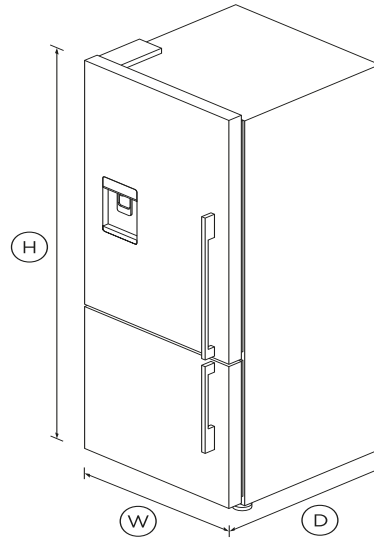

Freestanding Refrigerator Freezer, 25", 13.5 cu ft, Ice & Water

Series 5 | Contemporary

Stainless Steel | Left hinge

With generous storage and stylish stainless steel design for a timeless look.

- Bottom freezer
- ActiveSmart™ helps keep food fresher for longer
- Brushed metal handles

DIMENSIONS

Height	67 3/4"
Width	25"
Depth	27 3/8"

FEATURES & BENEFITS

ActiveSmart™ Foodcare

Every time you open your refrigerator, the temperature around your food changes. ActiveSmart™ foodcare adjusts airflow to create a stable temperature, helping your food stay fresher for longer.