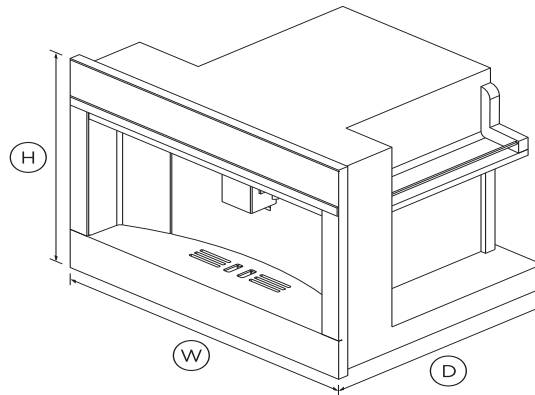

DIMENSIONS

Height	18 1/64"
Width	23 29/64"
Depth	18 57/64"

FEATURES & BENEFITS

Coffee choice

Fisher & Paykel's Coffee Maker has 13 different options to suit individual taste and selection - from Americano to Macchiato