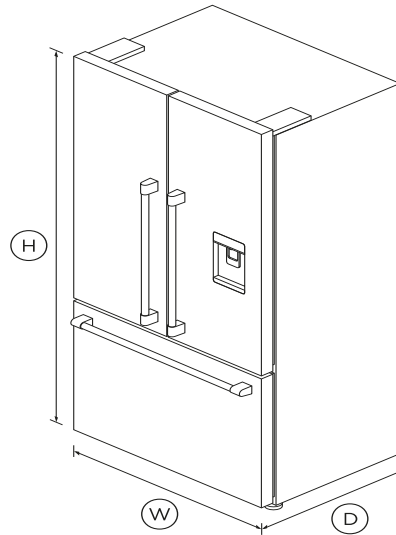

Freestanding French Door Refrigerator Freezer, 36", 20.1 cu ft, Ice & Water

Series 7 | Professional

Stainless Steel | French hinge

Styled like a refrigerator found in a professional kitchen, with serious storage capacity and stylish stainless steel finish.

DIMENSIONS

Height	70 3/4"
Width	35 7/16"
Depth	27 3/8"

FEATURES & BENEFITS

ActiveSmart™ Foodcare

ActiveSmart™ Foodcare learns how you live. It's technology which understands how you use your refrigerator and adjusts temperature, airflow and humidity inside to help keep food fresher for longer.