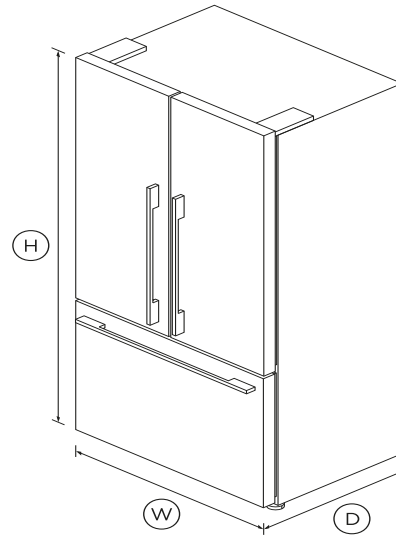

Freestanding French Door Refrigerator Freezer, 36", 20.1 cu ft, Ice

Series 7 | Contemporary

Stainless Steel | French hinge

Designed for those who need plenty of flexible space. Counter-depth design, with a stylish stainless steel finish for a seamless look.

- ActiveSmart™ Foodcare technology helps keep food fresher for longer
- Counter-depth design with flat door, for streamlined look
- Brushed metal handles

DIMENSIONS

Height	70 15/32"
Width	35 7/16"
Depth	27 3/8"

- Inverter controlled compressor
- Sabbath mode

Product dimensions

Depth	27 3/8"
Height	70 15/32"
Width	35 7/16"

Warranty

Parts and labour	2 years
Sealed system parts and labor	additional 3 years

SKU **26306**