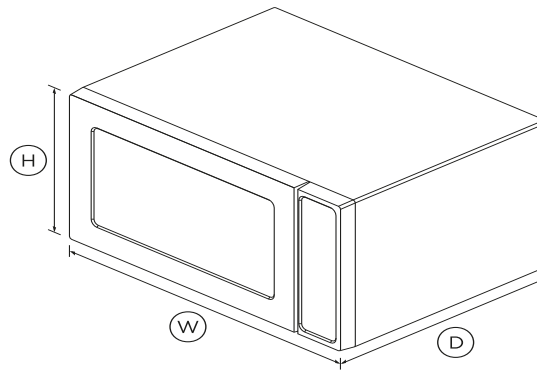

## DIMENSIONS

Height	13 <sup>3</sup> / <sub>8</sub> "
Width	24 "
Depth	19 <sup>1</sup> / <sub>8</sub> "

Height	13 <sup>3</sup> / <sub>8</sub> "
Width	24 "

SKU	70996
-----	-------

The product dimensions and specifications in this page apply to the specific product and model. Under our policy of continuous improvement, these dimensions and specifications may change at any time. You should therefore check with Fisher & Paykel's Customer Care Centre to ensure this page correctly describes the model currently available. Â© Fisher & Paykel Appliances Ltd 2019.

Heat or reheat entire dishes at once, fast, thanks to 1200 watts of power with multiple cook functions.

- Five cooking modes including Defrost, Warm and Reheat
- 2 cubic feet total capacity
- Use the 30" Microwave trim kit to integrate this microwave with your cabinetry