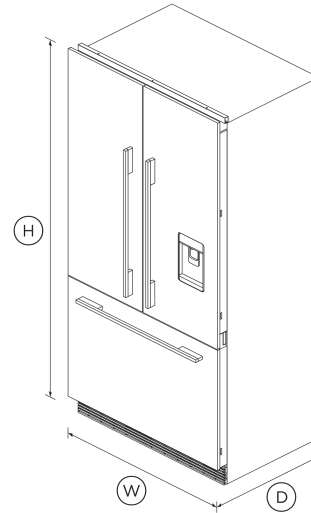

36" Series 7 Integrated French Door Refrigerator Freezer, Ice & Water

Integrated

This large capacity refrigerator with bottom freezer seamlessly integrates into your kitchen, fitting flush into your cabinetry.

DIMENSIONS

Height	71 13/16 "
Width	35 1/16 "
Depth	23 3/4 "

FEATURES & BENEFITS

Perfect Fit

These models fit flush and have minimal gaps, with no visible hinges. Purchase our stainless steel door panel and handles separately for a sleek, modern finish that complements your kitchen's style.