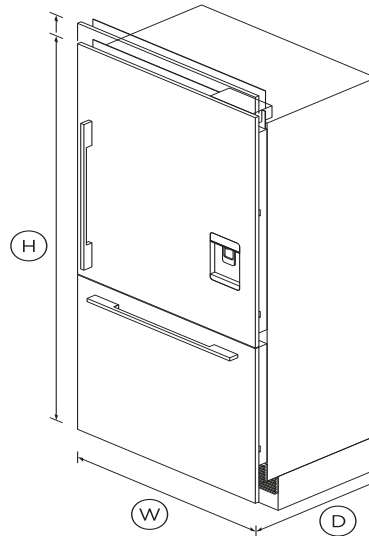

Integrated Refrigerator Freezer, 90.6cm, Ice & Water

Series 7 | Integrated

Stainless Steel | Right Hinge

Choose a spacious refrigerator that fits flush into surrounding cabinetry, complemented by our stylish stainless steel panel with a slimline water dispenser.

DIMENSIONS

Height	2030mm
Width	910mm
Depth	606mm

FEATURES & BENEFITS

Perfect Fit

These models fit flush and have minimal gaps, with no visible hinges. Purchase our stainless steel door panel and handles separately for a sleek, modern finish that complements your kitchen's style.