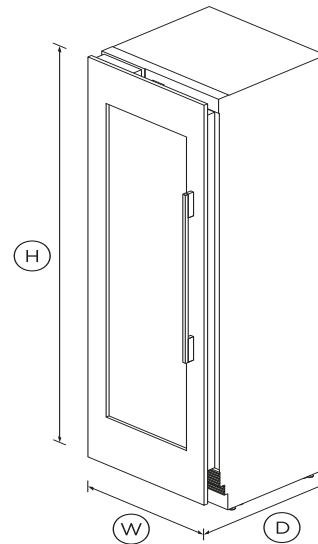

Integrated Column Wine Cabinet, 24"

Series 11 | Integrated

Panel Ready | Left hinge

Create a wine collector's ultimate kitchen with a panel ready Column Wine Cabinet that seamlessly integrates into your kitchen design.

- Customize with your own cabinetry, or purchase our stainless steel door panel. Designed to fit flush, with minimal 1/8" gaps

DIMENSIONS

| | |
|---------------|----------------|
| Height | 84" |
| Width | 23 3/4" |
| Depth | 24" |