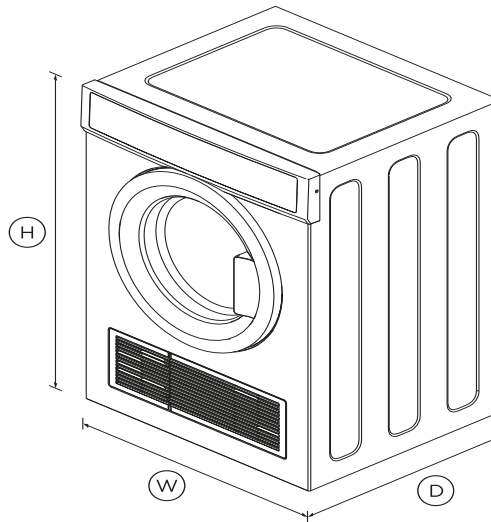

Vented Dryer, 4.5kg

Series 3 | Vented

White

Dry your clothes efficiently, without overdrying, in this vented dryer that's perfect for smaller households.

- Autosensing detects moisture level to prevent under or over drying
- Four fabric care cycles including Delicate and Everyday
- Easy access and loading with a door that opens 180°

DIMENSIONS

Height	830mm
Width	600mm
Depth	485mm

FEATURES & BENEFITS

Auto-sensing technology

Auto-sensing prevents over-drying by sensing moisture levels inside the drum and shutting off automatically. This helps clothes last for longer and reduces energy consumption.

Easy loading

The robust dryer door features die cast metal hinges that open to a full 180° for easy access and loading.

SPECIFICATIONS

Consumption

Energy rating	2 star
Energy usage	200kWh/year
In-use energy carbon	130.3kgCO2e/year