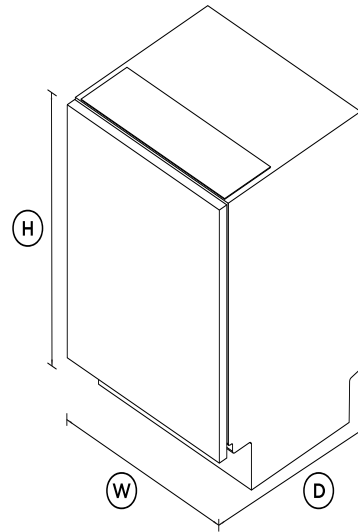

- Wi-Fi enabled and works with the Haier Smart Home app for remote control and notifications

DIMENSIONS

Height	820 - 880mm
Width	597mm
Depth	554mm

FEATURES & BENEFITS

SEAMLESS INTEGRATION

Customise your dishwasher with a panel and handle matching your cabinetry, for a seamless finish in your kitchen.