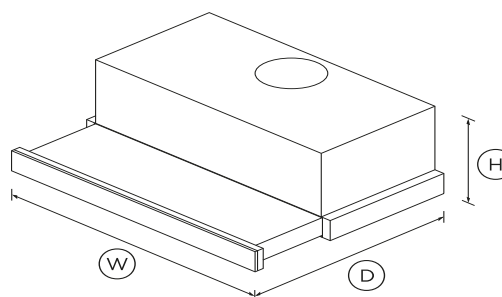

## DIMENSIONS

Height	180 mm
Width	598 mm
Depth	280 - 460 mm

### Power requirements

Supply frequency	50Hz
Supply voltage	220 - 240VV

---

**Product dimensions**

Depth	280 - 460 mm
Height	180 mm
Width	598 mm

---

**Product information**

Control type	Switch
--------------	--------