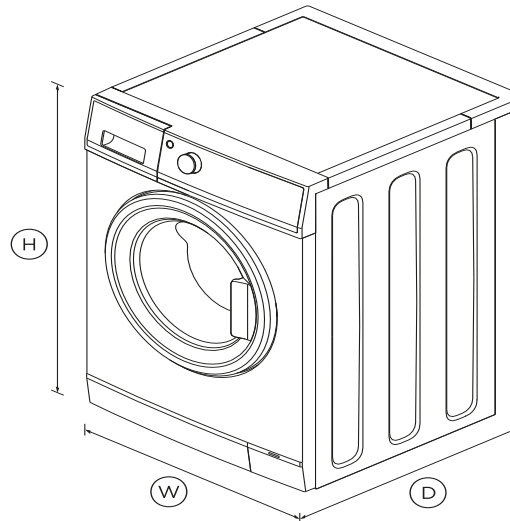

DIMENSIONS

Height	33 1/4 - 33 5/8"
Width	23 7/16"
Depth	25 3/8"

FEATURES & BENEFITS

SmartDrive(TM) technology

SmartDrive™ Technology is a gentle, quiet, and efficient combination of smart electronics and a direct drive motor that senses the load to deliver better fabric care.

Large capacity

This Fisher & Paykel compact washer can wash up to 2.4 cubic feet per cycle, reducing the number of times you have to run your machine and saving precious time.

Add a Garment

The Add a Garment feature allows you to quickly add or remove any size garment mid cycle. Simply press the Add a Garment button and the door will unlock. If the drum water is too high, just enough will be drained out before the door is unlocked.