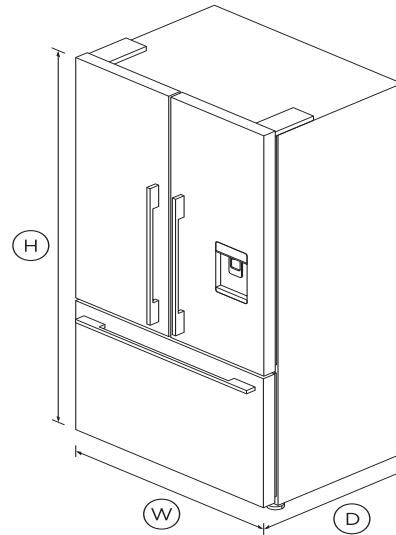

Freestanding French Door Refrigerator Freezer, 36", 20.1 cu ft, Ice & Water

Series 7 | Contemporary

Stainless Steel | French hinge

Designed for those who need plenty of flexible space for their cold and frozen food storage, with a stylish stainless steel finish.

- ActiveSmart™ helps keep food fresher for longer
- Bottom freezer drawer
- Brushed metal handles

DIMENSIONS

Height	70 15/32"
Width	35 7/16"
Depth	27 3/8"

FEATURES & BENEFITS

ACTIVESMART™ FOODCARE

ActiveSmart™ Foodcare learns how you live. It's technology which understands how you use your fridge and adjusts temperature, airflow and humidity inside to help keep food fresher for longer.