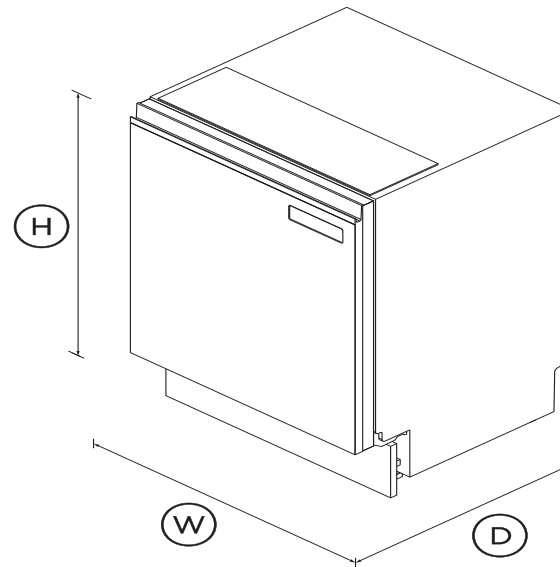

- Wi-Fi enabled and works with the SmartHQ™ app for remote control and notifications

DIMENSIONS

| | |
|--------|-------------|
| Height | 820 - 880mm |
| Width | 597mm |
| Depth | 574mm |

FEATURES & BENEFITS