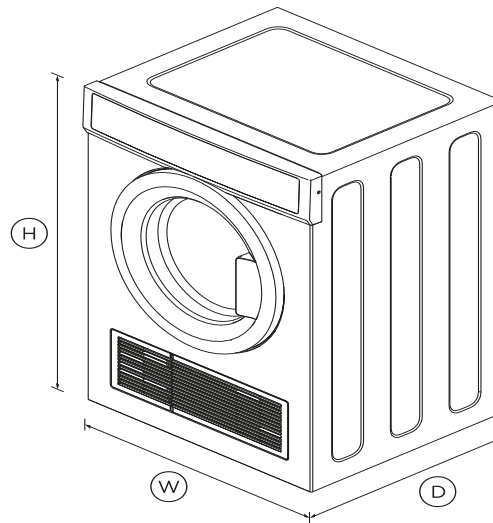

Vented Dryer, 4.5kg

Series 3 | Vented

White

Dry your clothes efficiently, without overdrying, in this vented dryer that's perfect for smaller households.

- Autosensing detects moisture level to prevent under or over drying
- Four fabric care cycles including Delicate and Everyday
- Easy access and loading with a door that opens 180°

DIMENSIONS

Height	830mm
Width	600mm
Depth	485mm

FEATURES & BENEFITS

Auto-sensing technology

Auto-sensing prevents over-drying by sensing moisture levels inside the drum and shutting off automatically. This helps clothes last for longer and reduces energy consumption.

Easy loading

The robust dryer door features die cast metal hinges that open to a full 180° for easy access and loading.

SPECIFICATIONS

Consumption

Energy rating	2 star
Energy usage	200kWh/year
In-use energy carbon	130.3kgCO2e/year