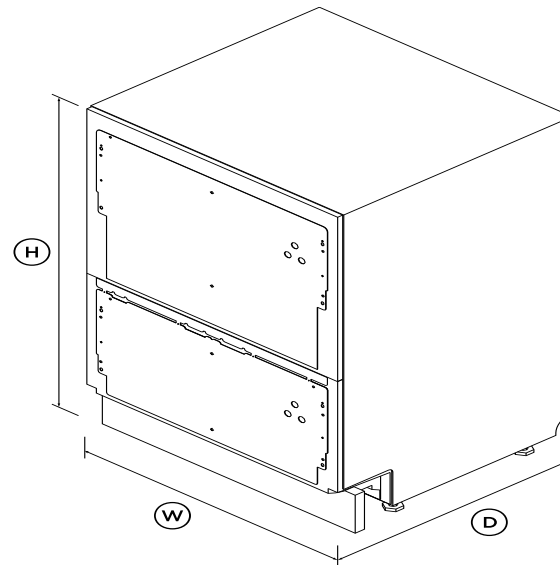

# Integrated Double DishDrawer™ Dishwasher, Tall, Sanitise

Series 11 | Integrated

Panel Ready

Integrates seamlessly into kitchen cabinetry. Each drawer features a premium stainless steel interior and operates independently, for flexible washing.

## DIMENSIONS

Height	865 - 925mm
Width	599mm
Depth	553mm