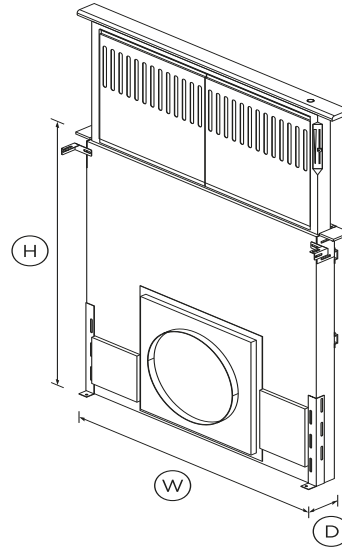

Downdraft Range Hood, 30", Telescopic

Series 7 | Professional

Stainless Steel

Perfectly hidden away behind your cooktop, this 30" downdraft range hood can be raised while cooking, for efficient extraction.

- Seamlessly integrates into your kitchen, sliding up from your cooktop when you need it
- Raises to 14" height for better steam, grease and odor-capture efficiency
- Pair with our internal 600CFM blower for quiet and effective extraction

DIMENSIONS

Depth

2 1/8"

FEATURES & BENEFITS

Quiet and effective

The downdraft system quickly and quietly extracts unwanted grease, smoke and odors through stainless steel mesh filters.

Simple Controls

A single on/off button makes the downdraft system easy to use. A slider control lets you precisely adjust the fan speed up or down.

Product dimensions

Depth	2 1/8"
-------	--------

Product information

Control type	Slider
--------------	--------

Warranty

Parts and labour	Limited 2 years
------------------	-----------------

SKU	50044
-----	-------