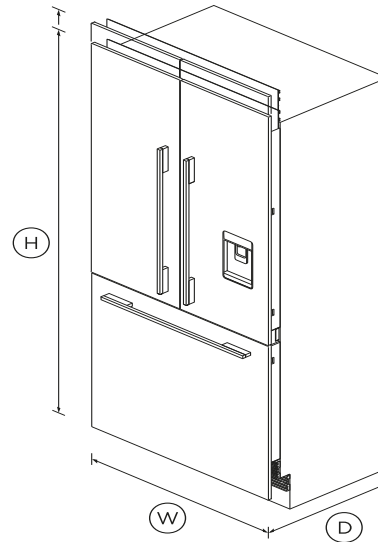

# Integrated French Door Refrigerator Freezer, 36", Ice & Water

Series 7 | Integrated

Stainless Steel | French hinge

This large capacity refrigerator with bottom freezer seamlessly integrates into your kitchen, fitting flush into your cabinetry.

## DIMENSIONS

<b>Height</b>	<b>79 13/16"</b>
<b>Width</b>	<b>35 1/16"</b>
<b>Depth</b>	<b>23 3/4"</b>