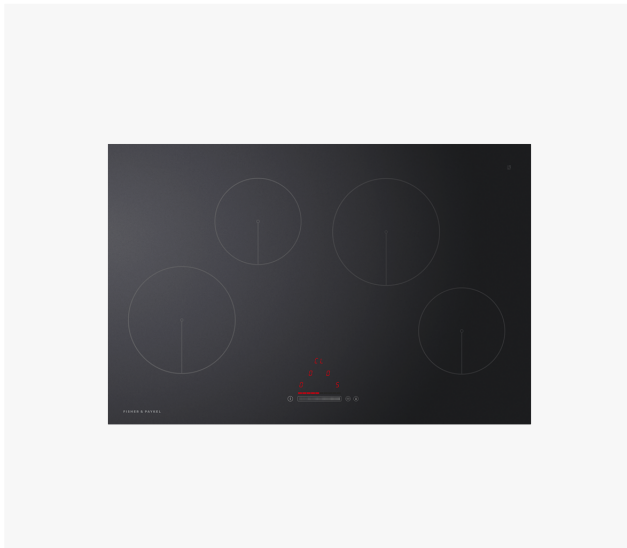

# 80cm Series 5 Contemporary 4 Zone Induction Hob

Series 5 | Contemporary

Instant response and cool-to-touch safety in a large hob area, with zones designed for different sized pots and pans.

- Child and pet safe – hob remains cool to touch until a pot or pan is placed on the surface
- PowerBoost activates a very high heat, bringing liquid to boil in less than a minute
- Touch&Slide controls easily control each cook zone

## DIMENSIONS

Height	57 mm
Width	800 mm
Depth	530 mm