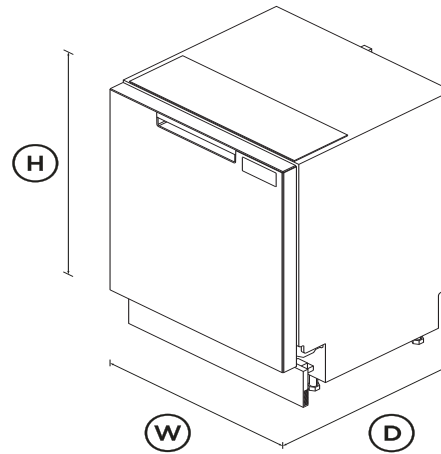

- Wi-Fi enabled and works with the SmartHQ™ app for remote control and notifications

DIMENSIONS

Height	820 - 880mm
Width	597mm
Depth	574mm

FEATURES & BENEFITS

Seamless design

Install this dishwasher flush under your benchtop with minimal gaps. Designed to match Fisher & Paykel's Contemporary family of appliances for a seamless finish in your kitchen.