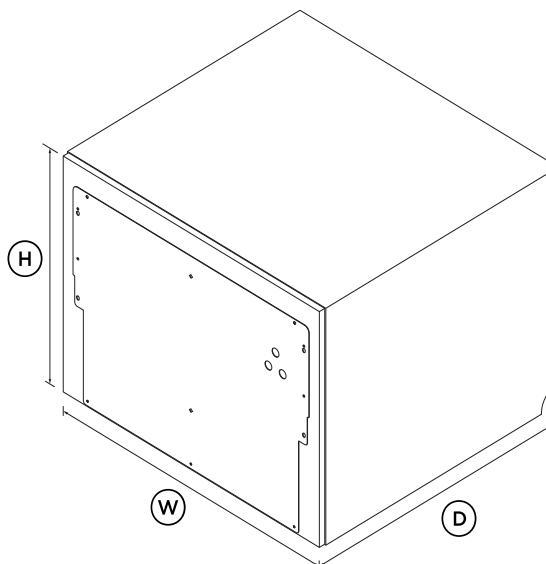

Integrated Double DishDrawer™ Dishwasher, Tall, Sanitise

Series 11 | Integrated

Panel Ready

Integrates seamlessly into kitchen cabinetry. Each drawer features a premium stainless steel interior and operates independently, for flexible washing.

DIMENSIONS

Height	865 - 925mm
Width	599mm
Depth	571mm

FEATURES & BENEFITS

Seamless integration

Install your DishDrawer™ Dishwasher into an existing kitchen space or integrate into kitchen cabinetry. The touch-sensitive control panel is located inside this Integrated model, leaving an uninterrupted exterior that blends seamlessly with surrounding cabinetry.