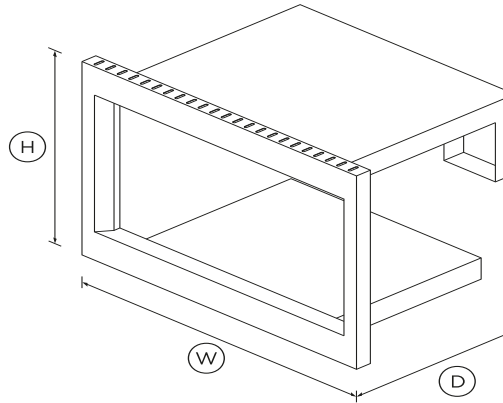

DIMENSIONS

SKU

70865

The product dimensions and specifications in this page apply to the specific product and model. Under our policy of continuous improvement, these dimensions and specifications may change at any time. You should therefore check with Fisher & Paykel's Customer Care Centre to ensure this page correctly describes the model currently available. Fisher & Paykel Appliances Ltd 2020

Where applicable:

All appliances use energy, and energy usage typically generates carbon emissions. **Fisher & Paykel Appliances' In-use Energy Carbon Emissions Estimate** indicates carbon emissions from a product's in-use energy. This is calculated either annually or per cycle, using the product's market-specific energy label energy consumption data multiplied by the carbon emissions factor for energy in your country or region.

Our In-use Energy Carbon Emissions Estimate is designed to assist customers in

making informed purchasing decisions when comparing different Fisher & Paykel products. For example, a heat pump dryer typically has a lower In-use Energy Carbon Emissions Estimate than a vented dryer.