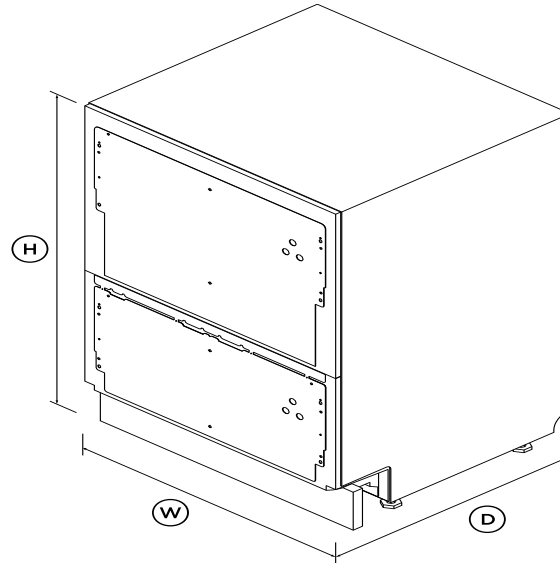

Integrated Double DishDrawer™ Dishwasher, Tall, Sanitise

Series 11 | Integrated

Panel Ready

Integrates seamlessly into kitchen cabinetry. Each drawer features a premium stainless steel interior and operates independently, for flexible washing.

DIMENSIONS

Height	865 - 925mm
Width	599mm
Depth	553mm

FEATURES & BENEFITS

Seamless integration

Install your DishDrawer™ Dishwasher into an existing kitchen space or integrate into kitchen cabinetry. The touch-sensitive control panel is located inside this Integrated model, leaving an uninterrupted exterior that blends seamlessly with surrounding cabinetry.