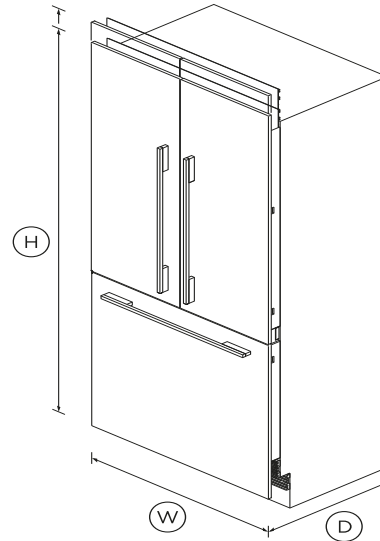

# Integrated French Door Refrigerator Freezer, 36", Ice

Series 7 | Integrated

Panel Ready | French hinge

This large capacity refrigerator with bottom freezer seamlessly integrates into your kitchen, fitting flush into your cabinetry.

- ActiveSmart™ technology helps keep food fresher for longer by constantly maintaining the ideal temperature
- Customize with your own kitchen cabinetry or purchase our stainless steel door panel accessory
- Spacious bottom freezer with full extension drawer gives easy access to frozen goods
- Can be fitted for a height of 80 or 84 inches

## DIMENSIONS

Height	79 13/16"
Width	35 1/16"
Depth	23 3/4"