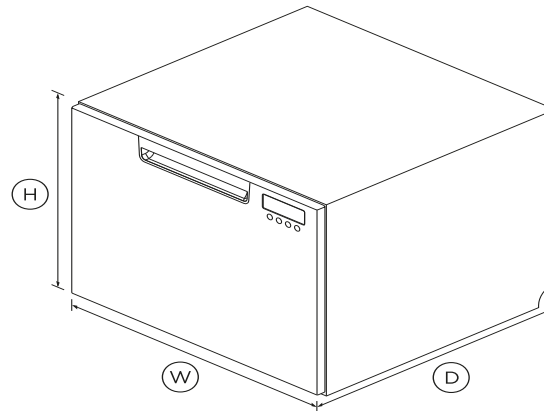

Single DishDrawer™ Dishwasher, Tall

Series 7 | Contemporary

Stainless Steel

Created with extra height for large dishes and designed to be placed anywhere in your kitchen, for loading dishes with less bending.

DIMENSIONS

Height	454mm
Width	599mm
Depth	573mm

FEATURES & BENEFITS

Easy to use

DishDrawer™ Dishwashers are as easy to open and close as kitchen drawers and can be conveniently positioned at bench height for ease of loading and minimal bending. Flexible racking allows you to make adjustments to fit in a variety of dishes.