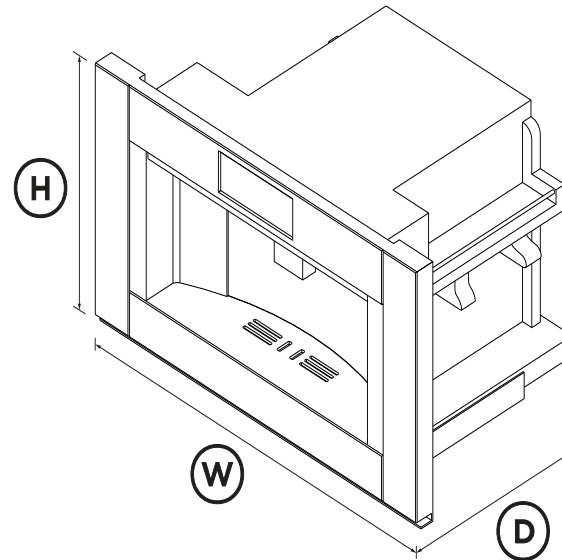

DIMENSIONS

Height	18 1/2"
Width	29 13/16"
Depth	19 1/8"

FEATURES & BENEFITS

COFFEE CHOICE

Our coffee maker has 13 different options to suit individual taste and selection - from Americano to Macchiato

SELF CLEANING